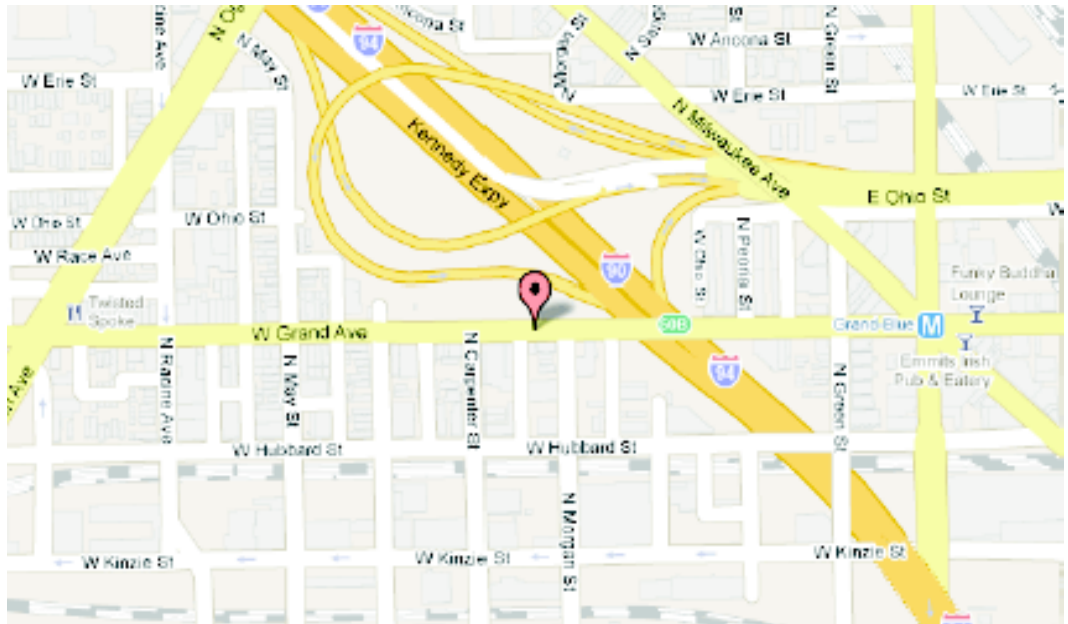

Location #19

1009 W. Grand Av. Chicago, Il.

View

I/B Kennedy Expy.
O/B Ohio Feeder Kennedy Expy.
O/B Ontario Dan Ryan Feeder

Size & Type of Unit

14' H x 48' W Rooftop Bulletin

Facing

North

Illuminated

Dusk until 2 AM

Market

Chicago

Latitude/Longitude

41.890968/-87.65276

About the Area

This most outstanding location is at the heart of the Kennedy Expressway system. It is viewed I/B on the Kennedy Expressway and "head-on" from the Ohio Street feeder leading into the northern end of Chicago's downtown which includes all of Michigan Avenue's Magnificent Mile, Rush Street and the River North entertainment district. Also included are the southern and western suburban traffic using the Ontario feeder outbound to the Dan Ryan and Eisenhower Expressways.